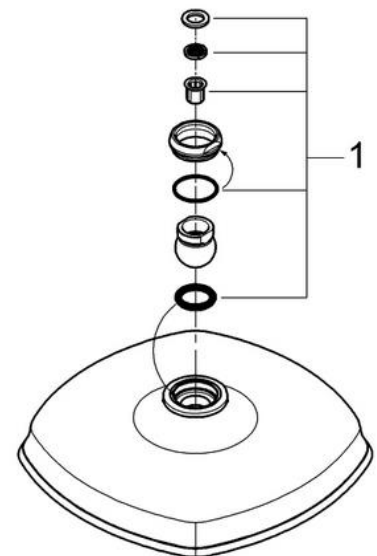

Pos.-nr.	Prod. description	Order-nr.
1	Spare part set	48185000

* Optional accessories

Note:

* All information of the above is for the reference only. No prior notice is made if any changes.